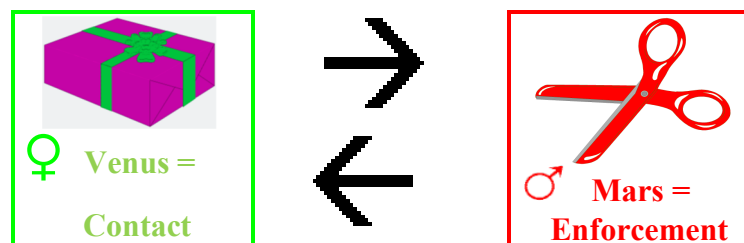

Second control loop: You and me

The **landlord** actually wanted to call it a day, but after you **tell him very forcefully** how thirsty you are, he **pours you another beer**.